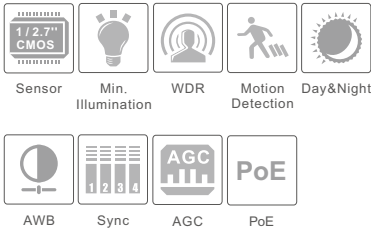

## Features

- 1080P ( 1920 × 1080 ) full time coding
- Max. resolution: 1920 × 1080
- ICR auto switch, true day / night
- 0 ~ 10m IR night view distance
- 3D DNR, physical WDR
- Smart analysis including object removal, line crossing detection and intrusion detection, etc.
- ROI coding
- Support CVBS video output and PoE power supply
- One MIC IN and one built-in sound pick-up
- Support hardware reset
- Support smart phone, iPad, remote monitoring
- Support P2P
- Support three streams