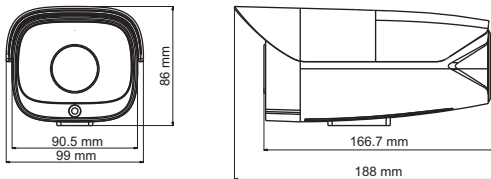

### Features

- 2MP (1920 × 1080) full real time coding
- Max. resolution: 1920 × 1080
- ICR auto switch, true day / night
- Up to 100m IR night view distance optional
- Excellent dot matrix LED IR lights, small size, efficient heat dissipation, long lifespan
- 3D DNR, digital WDR
- ROI coding
- Support smart phone, iPad, remote monitoring
- IP66 ingress protection
- Support dual streams

### Dimensions