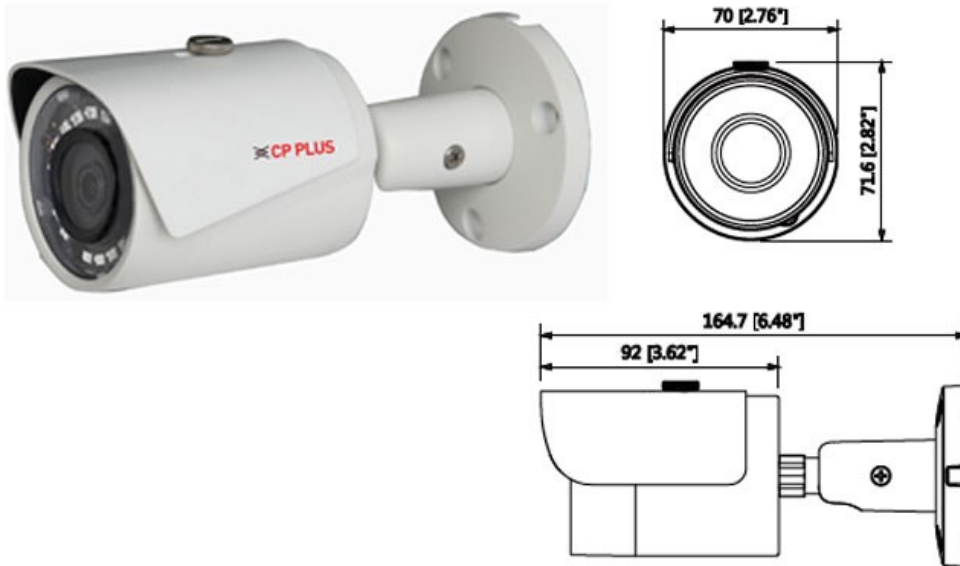

**CP- UNC-TA41L3-D****4 MP WDR Network IR Bullet Camera - 30Mtr.****Main Features**

- 1/3" 4MP PS CMOS Image Sensor
- Max. 20fps@4MP, Max. 25/30fps@3MP
- H.265 and H.264 triple-stream encoding
- WDR(120dB), Day/Night (ICR), 3D-DNR,ROI, AWB, AGC, BLC, HLC
- 2.8mm fixed lens (3.6mm optional)
- IR Range of 30 Mtrs, IP67, PoE
- Mobile Software: iCMOB, gCMOB
- CMS Software: KVMS Pro

# CP-UNC-TA41L3-D

## 4 MP WDR Network IR Bullet Camera - 30Mtr.