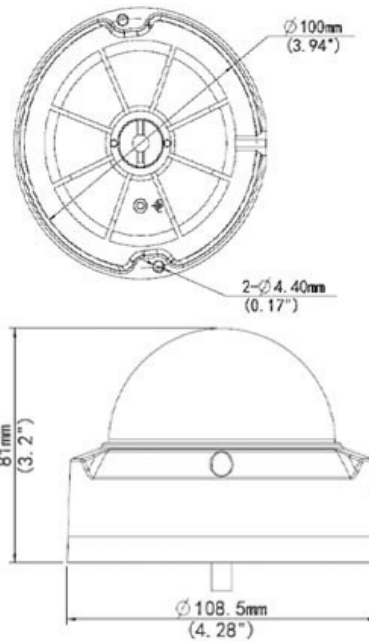

**CP- VNC-V41L3-VMD****4 MP WDR IR Vandal Dome Camera - 30Mtr.****Main Features**

- 1/3" 4MP PS CMOS Image Sensor
- Max: 20 fps@4MP(2592×1520)
- Ultra H.265, H.265, H.264, MJPEG Triple-stream encoding
- WDR(120dB), Day/Night (ICR), 2D/3D-DNR, Corridor Mode, Digital defog, ROI, AWB, AGC, BLC
- 2.8mm Lens (3.6mm Optional)
- IR Range of 30 Mtrs, Micro SD Card, IP67, IK10, PoE
- Supports Instastream technology, save disk space and bandwidth upto 70%
- Mobile Software: Android, iOS
- CMS Software: IVMS

## 4 MP WDR IR Vandal Dome Camera - 30Mtr.

 **CP- VNC-V41L3-VMD****4 MP WDR IR Vandal Dome Camera - 30Mtr.****Feature**

OSD  
Micro SD  
Operating Temperature  
Humidity  
Power Source  
Power Consumption  
Weatherproof Standard  
Dimension  
Weight