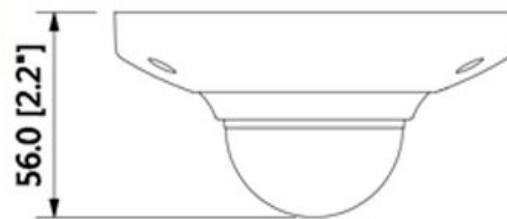

CP- UNC-EE51C-MD

5MP Full HD Panaromic Network Fisheye Camera