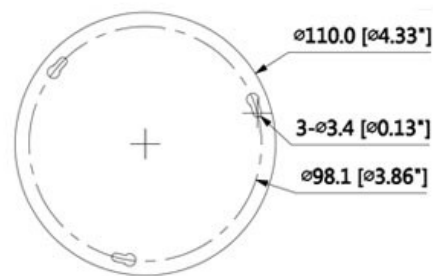

CP- UNC-EE51C-MD**5MP Full HD Panaromic Network Fisheye Camera****Main Features**

- 1/2.7" 5MP progressive scan CMOS Image Sensor
- H.265 and H.264 triple-stream encoding
- Max. 25fps@5MP(2592×1944) , Max. 25/30fps@3MP(2048×1520)
- WDR(120dB), Day/Night (ICR) Electronic, 3D-DNR, ROI, AWB, AGC, BLC, HLC
- 1.4mm fixed lens
- Built-in Mic, IP67, IK08, SD Card, PoE
- Mobile Software: iCMOB, gCMOB
- CMS Software: KVMS Pro, vOptimus Pro

Angle of View

Back Light Compensation

Video Compression

S/N Ratio

Video Streaming

Resolution

Digital Zoom

Motion detection

More than 50dB

Main Stream: 5MP(1~25fps), Sub Stream: D1(1~25/30fps)

5MP(2592×1944)/3MP(2048×1536)/ UXGA(1600×1200)/1.3MP(1280×960)/ D1
(704×576/704×480)/CIF(352×288/352×240)

16x

Off / On (4 Zone, Rectangle)

Operating Temperature
Power Source
Power Consumption
Weatherproof Standard
Dimension
Weight

Specification

-30°C~+60°C, Less than 95% RH
DC12V, PoE(802.3af)
<3.4W
IP67 & IK08
Φ110mm×56mm
0.38 kg