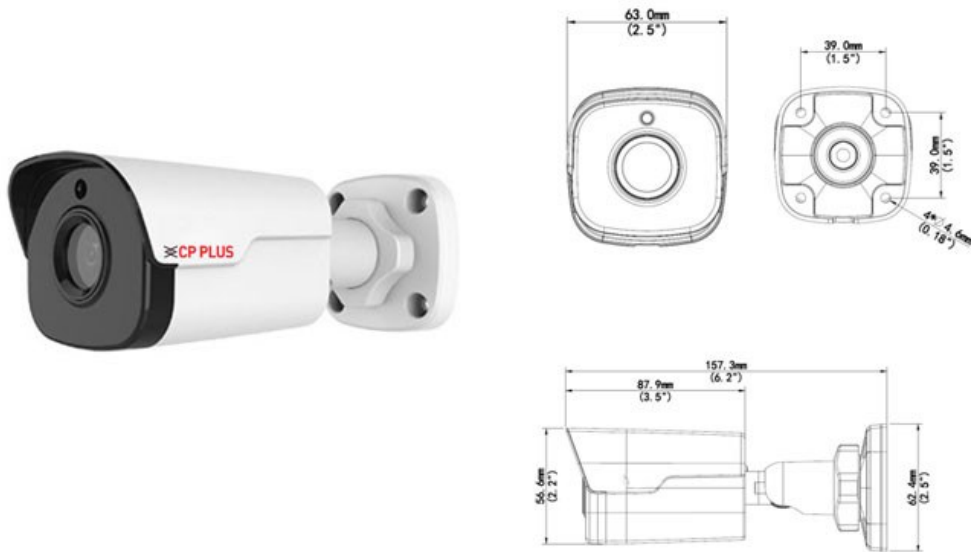

CP- VNC-T51R3C-D**5 MP Full HD WDR Array Bullet Camera - 30Mtr.****Main Features**

- 1/2.7" 5MP PS CMOS Image Sensor
- 5MP(2592 x 1944): Max. 25fps
- Ultra 265,H.265, H.264, MJPEG Triple-stream Encoding
- WDR(120dB), Day/Night(ICR), 2D/3D-DNR,Corridor mode, ROI, Digital Defog, AWB, AGC, BLC, HLC
- 3.6mm lens (6mm optional)
- Array Range of 30 Mtrs, Smart IR, IP67, PoE
- Supports Instastream technology, save disk space and bandwidth upto 70%
- Mobile Software: Android, iOS
- CMS Software: IVMS

**InstaStream**

CP- VNC-T51R3C-D

5 MP Full HD WDR Array Bullet Camera - 30Mtr.

Feature

Image Sensor
 Minimum Illumination
 Shutter Speed
 White Balance
 Lens
 Gain Control (AGC)
 Angle of View
 DORI Distance
 Back Light Compensation
 Video Compression
 Video Streaming
 Resolution
 Frame Rate
 Motion detection
 Privacy Mask
 ICR
 ROI
 Audio Compression
 Audio
 Protocol
 Dewarping
 Ethernet
 IR
 OSD
 Operating Temperature
 Humidity
 Power Source

 **CP- VNC-T51R3C-D****5 MP Full HD WDR Array Bullet Camera - 30Mtr.****Feature**

Power Consumption

Casing

Weatherproof Standard

Dimension

Weight

Specification

Max 6W

Metal

IP67

157.3mm x 62.4mm x 63mm (6.2" x 2.5" x 2.5")

0.45 kg