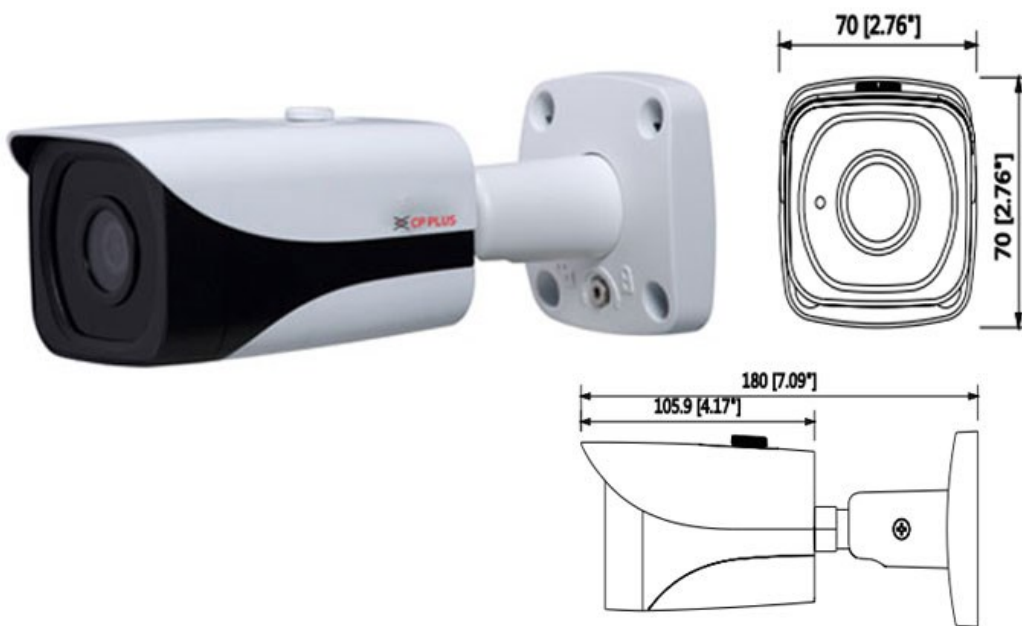

CP- UNC-TD61L4E-MD**6 MP Full HD WDR IR Network Bullet Camera - 40Mtr.****Main Features**

- 1/2.9" 6Megapixel PS CMOS Image Sensor
- 20fps@6MP(3072x2048), 25/30fps@4MP(2688x1520)
- H.265 and H.264 triple-stream encoding
- WDR(120dB), Day/Night (ICR), 3DNR, AWB, AGC, BLC
- 2.8mm fixed lens (3.6mm optional)
- IR Range of 40 Mtrs, IP67, Micro SD Card, ePoE
- Mobile Software: iCMOB, gCMOB
- CMS Software: KVMS Pro, vOptimus Pro

 **CP- UNC-TD61L4E-MD****6 MP Full HD WDR IR Network Bullet Camera - 40Mtr.****Feature**

Power Source

Power Consumption

Weatherproof Standard

Dimension

Weight

Specification

DC12V, ePoE

<6.5W

IP67

180mm × 70mm × 70mm

0.41kg